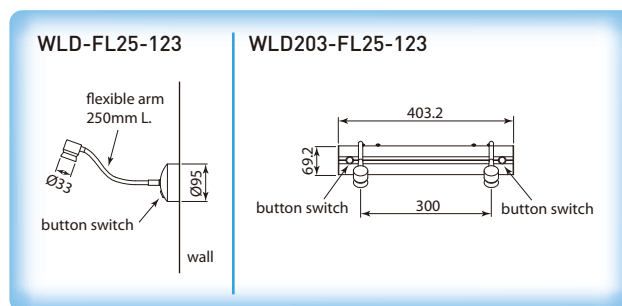

Wall Mounting LED Flexible Reading Light WLD-FL25-123

- With 40° optic lens
- 250mm L. flexible arm
- Surface wall mounting, inside with LED driver

Illustration	Article Code	Model	Light color	Flux (lm)	Efficacy (lm/watt)
		WLD-FL25-123 • 3.5W, with LD1050.1 LED driver & on/off button switch • All brushed stainless			
	08.075014.431	WLD-FL25-123ABN-NW	neutral white	278	78
		WLD203-FL25-123 • 2 x 3.5W (7W), with 2 LD1050.1 LED driver & on/off button switches • All brushed stainless			
	08.076014.431	WLD203-FL25-123ABN-NW	neutral white	278	78